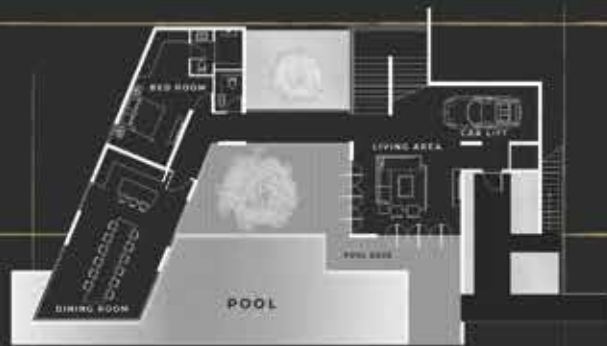

# THE LUXURY POOL VILLA

**7 units**

**START AT  
32 MB\***

THE WOLF HOUSE

WELCOME HOME

THE WOLF HOUSE

WOLF HOUSE  
CHIANG MAI

THE WOLF HOUSE

1<sup>st</sup> FLOOR

175 Sq.m.

2<sup>nd</sup> FLOOR

165 Sq.m.

3<sup>rd</sup> FLOOR

60 Sq.m.

← MAIN ENTRANCE

WOLF HOUSE